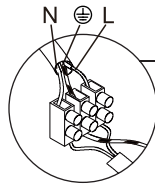

## SPECIFICATIONS

- **Material:** Aluminium
- **Light Source:** GU10 140W MAX
- **Ingress Protection:** IP20 Protection against entry of solid objects greater than 12mm in diameter.

## INSTALLATION INSTRUCTIONS

**⚠** Electrical products can cause death, injury, or property damage. Maintenance and installation should only be carried out by a professional electrician.

- Ensure the main supply is switched off before connecting to electricity.