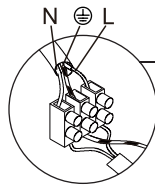

### SPECIFICATIONS

- **Material:** Aluminium
- **Light Source:** GU10 140W MAX
- **Ingress Protection:** IP20 Protection against entry of solid objects greater than 12mm in diameter.

### INSTALLATION INSTRUCTIONS

**⚠** Electrical products can cause death, injury, or property damage. Maintenance and installation should only be carried out by a professional electrician.

- Ensure the main supply is switched off before connecting to electricity.